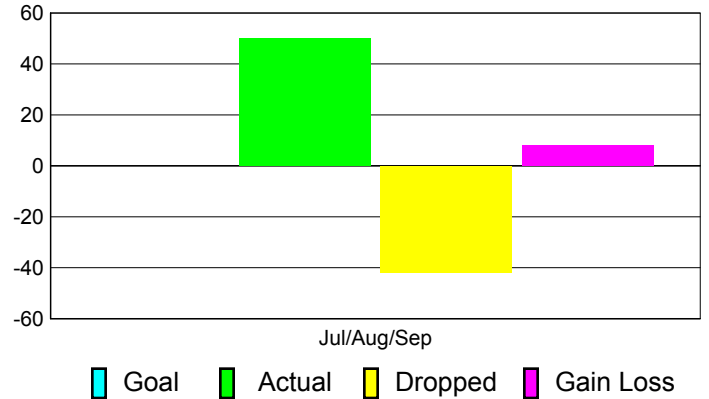

Membership Results 2011-2012

Goal, New, Dropped, Gain/Loss